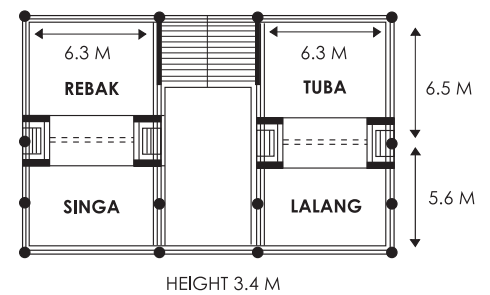

## MEETINGS & EVENTS SPACE

- Matsirat Ballroom (maximum capacity : 900 persons)
- Six (6) individual meeting rooms
- Wi-Fi internet access facilities

ROOM	DIMENSION (m) Length x Width x Height	SEATING CAPACITY						
		U-SHAPE	CLASSROOM	THEATRE	BANQUET	COCKTAIL	BOARDROOM	BUFFET
<b>GROUND FLOOR</b>								
Matsirat Ballroom	28 x 29 x 5.1	60	450	700	500	900	70	450
Matsirat I	28 x 14.5 x 5.1	40	170	200	200	300	35	150
Matsirat II	24 x 14.5 x 5.1	40	220	300	250	350	35	200
<b>UPPER FLOOR</b>								
Singa	6.3 x 5.6 x 2.6	10	12	15	10	20	12	-
Rebak	6.3 x 6.5 x 2.6	11	12	25	12	12	12	-
Lalang	6.36 x 5.6 x 2.6	10	12	24	12	20	12	-
Tuba	6.3 x 6.5 x 2.6	11	12	24	12	20	12	-
Singa/ Rebak	6.3 x 12.1 x 2.6	21	36	20	20	40	22	20
Lalang/ Tuba	6.3 x 12.1 x 2.6	21	24	20	20	40	22	20
<b>LOWER GROUND</b>								
Gasing	6.3 x 6.5 x 2.6	15	24	30	10	35	12	20
Timun	6.3 x 9.0 x 2.6	21	36	56	30	40	17	20
Gasing/ Timun	6.3 x 15.5 x 2.6	32	48	80	40	75	32	40