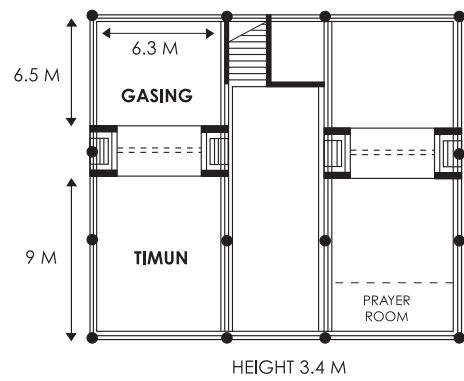

## MEETINGS & EVENTS SPACE

- Matsirat Ballroom (maximum capacity : 900 persons)
- Six (6) individual meeting rooms
- Wi-Fi internet access facilities

ROOM	DIMENSION (m) Length x Width x Height	SEATING CAPACITY						
		U-SHAPE	CLASSROOM	THEATRE	BANQUET	COCKTAIL	BOARDROOM	BUFFET
<b>GROUND FLOOR</b>								
Matsirat Ballroom	28 x 29 x 5.1	60	450	700	500	900	70	450
Matsirat I	28 x 14.5 x 5.1	40	170	200	200	300	35	150
Matsirat II	24 x 14.5 x 5.1	40	220	300	250	350	35	200
<b>UPPER FLOOR</b>								
Singa	6.3 x 5.6 x 2.6	10	12	15	10	20	12	-
Rebak	6.3 x 6.5 x 2.6	11	12	25	12	12	12	-
Lalang	6.36 x 5.6 x 2.6	10	12	24	12	20	12	-
Tuba	6.3 x 6.5 x 2.6	11	12	24	12	20	12	-
Singa/ Rebak	6.3 x 12.1 x 2.6	21	36	20	20	40	22	20
Lalang/ Tuba	6.3 x 12.1 x 2.6	21	24	20	20	40	22	20
<b>LOWER GROUND</b>								
Gasing	6.3 x 6.5 x 2.6	15	24	30	10	35	12	20
Timun	6.3 x 9.0 x 2.6	21	36	56	30	40	17	20
Gasing/ Timun	6.3 x 15.5 x 2.6	32	48	80	40	75	32	40