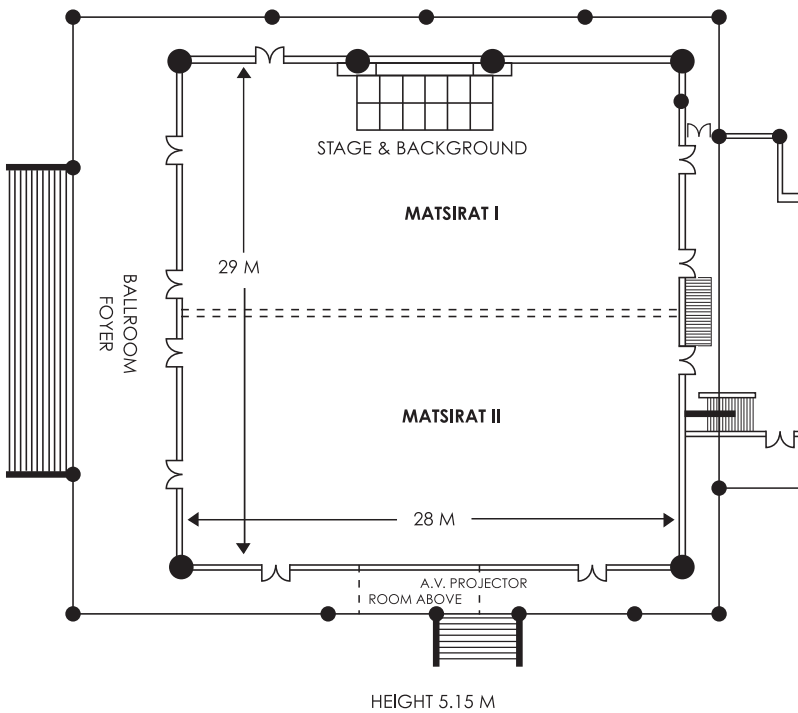

# FLOOR PLAN MEETINGS & EVENTS

## MEETINGS & EVENTS SPACE

- Matsirat Ballroom (maximum capacity : 900 persons)
- Six (6) individual meeting rooms
- Wi-Fi internet access facilities

ROOM	DIMENSION (m) Length x Width x Height	SEATING CAPACITY						
		U-SHAPE	CLASSROOM	THEATRE	BANQUET	COCKTAIL	BOARDROOM	BUFFET
<b>GROUND FLOOR</b>								
Matsirat Ballroom	28 x 29 x 5.1	60	450	700	500	900	70	450
Matsirat I	28 x 14.5 x 5.1	40	170	200	200	300	35	150
Matsirat II	24 x 14.5 x 5.1	40	220	300	250	350	35	200
<b>UPPER FLOOR</b>								
Singa	6.3 x 5.6 x 2.6	10	12	15	10	20	12	-
Rebak	6.3 x 6.5 x 2.6	11	12	25	12	12	12	-
Lalang	6.36 x 5.6 x 2.6	10	12	24	12	20	12	-
Tuba	6.3 x 6.5 x 2.6	11	12	24	12	20	12	-
Singa/ Rebak	6.3 x 12.1 x 2.6	21	36	20	20	40	22	20
Lalang/ Tuba	6.3 x 12.1 x 2.6	21	24	20	20	40	22	20
<b>LOWER GROUND</b>								
Gasing	6.3 x 6.5 x 2.6	15	24	30	10	35	12	20
Timun	6.3 x 9.0 x 2.6	21	36	56	30	40	17	20
Gasing/ Timun	6.3 x 15.5 x 2.6	32	48	80	40	75	32	40