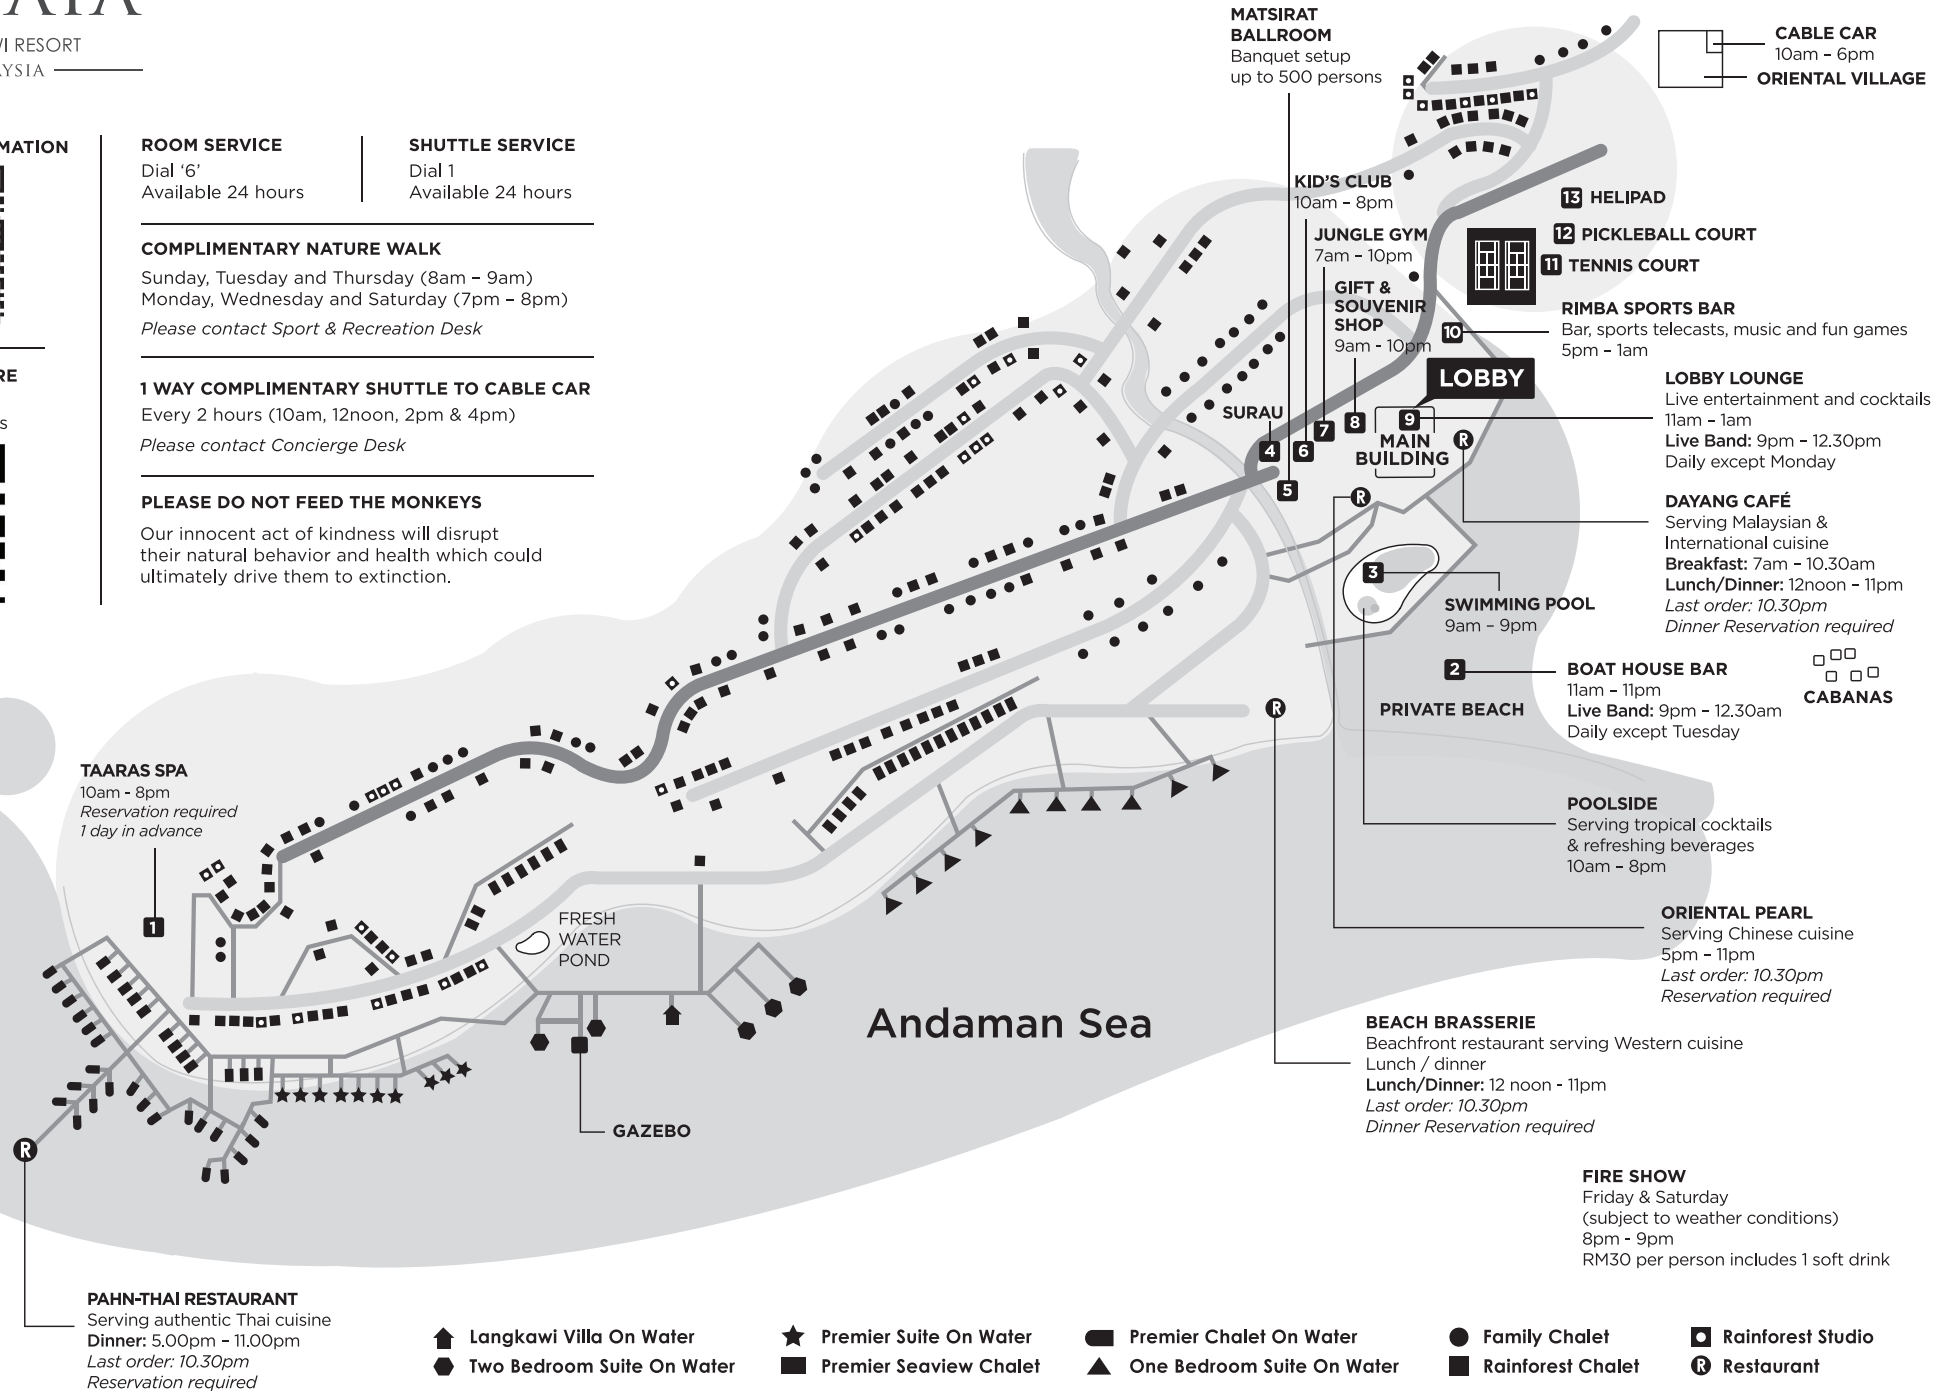

BERJAYA

LANGKAWI RESORT
MALAYSIA

GENERAL INFORMATION

ONE STOP CENTRE

Dial '0' or '1'
Available 24 hours

ROOM SERVICE

Dial '6'
Available 24 hours

SHUTTLE SERVICE

Dial 1
Available 24 hours

COMPLIMENTARY NATURE WALK

Sunday, Tuesday and Thursday (8am - 9am)
Monday, Wednesday and Saturday (7pm - 8pm)
Please contact Sport & Recreation Desk

1 WAY COMPLIMENTARY SHUTTLE TO CABLE CAR

Every 2 hours (10am, 12noon, 2pm & 4pm)
Please contact Concierge Desk

PLEASE DO NOT FEED THE MONKEYS

Our innocent act of kindness will disrupt their natural behavior and health which could ultimately drive them to extinction.

MATSIRAT BALLROOM
Banquet setup up to 500 persons

CABLE CAR
10am - 6pm
ORIENTAL VILLAGE

KID'S CLUB
10am - 8pm

13 HELIPAD

JUNGLE GYM
7am - 10pm

12 PICKLEBALL COURT

11 TENNIS COURT

GIFT & SOUVENIR SHOP
9am - 10pm

RIMBA SPORTS BAR
Bar, sports telecasts, music and fun games
5pm - 1am

LOBBY

LOBBY LOUNGE
Live entertainment and cocktails
11am - 1am
Live Band: 9pm - 12.30pm
Daily except Monday

SURAU

9 MAIN BUILDING

DAYANG CAFÉ
Serving Malaysian & International cuisine
Breakfast: 7am - 10.30am
Lunch/Dinner: 12noon - 11pm
Last order: 10.30pm
Dinner Reservation required

3 SWIMMING POOL
9am - 9pm

2 BOAT HOUSE BAR
11am - 11pm
Live Band: 9pm - 12.30am
Daily except Tuesday

CABANAS

PRIVATE BEACH

POOLSIDE
Serving tropical cocktails & refreshing beverages
10am - 8pm

TAARAS SPA
10am - 8pm
Reservation required
1 day in advance

FRESH WATER POND

Andaman Sea

GAZEBO

ORIENTAL PEARL
Serving Chinese cuisine
5pm - 11pm
Last order: 10.30pm
Reservation required

BEACH BRASSERIE
Beachfront restaurant serving Western cuisine
Lunch / dinner
Lunch/Dinner: 12 noon - 11pm
Last order: 10.30pm
Dinner Reservation required

PAHN-THAI RESTAURANT
Serving authentic Thai cuisine
Dinner: 5.00pm - 11.00pm
Last order: 10.30pm
Reservation required

FIRE SHOW
Friday & Saturday
(subject to weather conditions)
8pm - 9pm
RM30 per person includes 1 soft drink

🏠 Langkawi Villa On Water
🛏 Two Bedroom Suite On Water

★ Premier Suite On Water
🏠 Premier Seaview Chalet

🏠 Premier Chalet On Water
▲ One Bedroom Suite On Water

● Family Chalet
🏠 Rainforest Chalet

🏠 Rainforest Studio
🍽 Restaurant