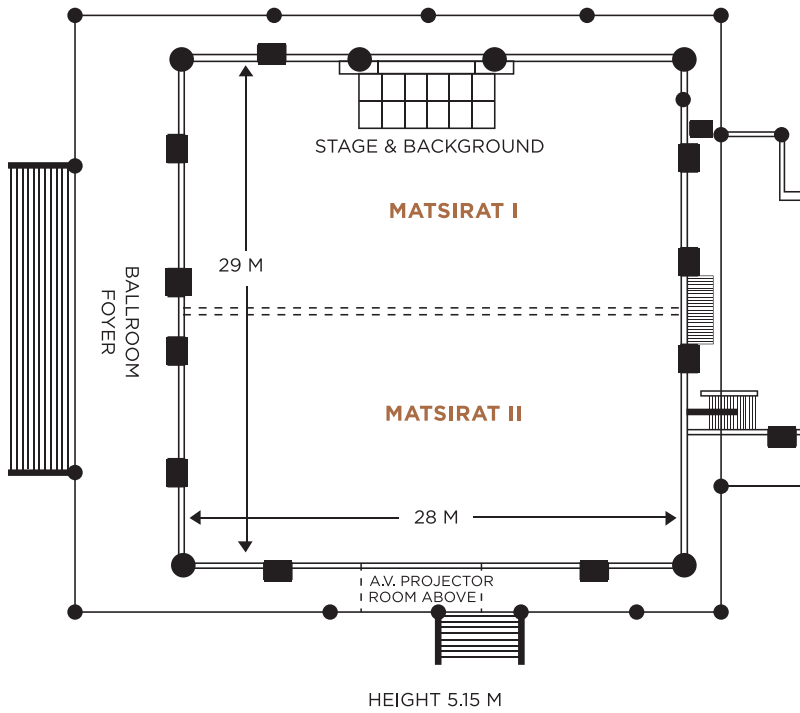

BERJAYA

— HOSPITALITY GROUP —

Our Brands

Floor Plan

Meetings & Events Space

MATSIRAT BALLROOM
(maximum capacity : 900 persons)

SIX (6) INDIVIDUAL MEETING ROOMS

WI-FI INTERNET ACCESS FACILITIES

ROOM	DIMENSION (m) Length x Width x Height	SEATING CAPACITY						
		U-SHAPE	CLASSROOM	THEATRE	BANQUET	COCKTAIL	BOARDROOM	BUFFET
GROUND FLOOR								
Matsirat Ballroom	28 x 29 x 5.1	60	450	700	500	900	70	450
Matsirat I	28 x 14.5 x 5.1	40	170	200	200	300	35	150
Matsirat II	24 x 14.5 x 5.1	40	220	300	250	350	35	200
UPPER FLOOR								
Singa	6.3 x 5.6 x 2.6	10	12	15	10	20	12	-
Rebak	6.3 x 6.5 x 2.6	11	12	25	12	12	12	-
Lalang	6.36 x 5.6 x 2.6	10	12	24	12	20	12	-
Tuba	6.3 x 6.5 x 2.6	11	12	24	12	20	12	-
Singa/ Rebak	6.3 x 12.1 x 2.6	21	36	20	20	40	22	20
Lalang/ Tuba	6.3 x 12.1 x 2.6	21	24	20	20	40	22	20
LOWER GROUND								
Gasing	6.3 x 6.5 x 2.6	15	24	30	10	35	12	20
Timun	6.3 x 9.0 x 2.6	21	36	56	30	40	17	20
Gasing/ Timun	6.3 x 15.5 x 2.6	32	48	80	40	75	32	40