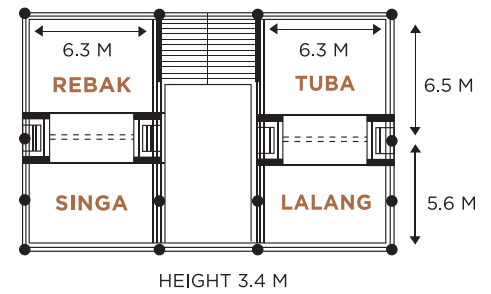

BERJAYA

— HOSPITALITY GROUP —

Our Brands

Floor Plan

Meetings & Events Space

MATSIRAT BALLROOM
(maximum capacity : 900 persons)

SIX (6) INDIVIDUAL MEETING ROOMS

WI-FI INTERNET ACCESS FACILITIES

ROOM	DIMENSION (m) Length x Width x Height	SEATING CAPACITY						
		U-SHAPE	CLASSROOM	THEATRE	BANQUET	COCKTAIL	BOARDROOM	BUFFET
GROUND FLOOR								
Matsirat Ballroom	28 x 29 x 5.1	60	450	700	500	900	70	450
Matsirat I	28 x 14.5 x 5.1	40	170	200	200	300	35	150
Matsirat II	24 x 14.5 x 5.1	40	220	300	250	350	35	200
UPPER FLOOR								
Singa	6.3 x 5.6 x 2.6	10	12	15	10	20	12	-
Rebak	6.3 x 6.5 x 2.6	11	12	25	12	12	12	-
Lalang	6.36 x 5.6 x 2.6	10	12	24	12	20	12	-
Tuba	6.3 x 6.5 x 2.6	11	12	24	12	20	12	-
Singa/ Rebak	6.3 x 12.1 x 2.6	21	36	20	20	40	22	20
Lalang/ Tuba	6.3 x 12.1 x 2.6	21	24	20	20	40	22	20
LOWER GROUND								
Gasing	6.3 x 6.5 x 2.6	15	24	30	10	35	12	20
Timun	6.3 x 9.0 x 2.6	21	36	56	30	40	17	20
Gasing/ Timun	6.3 x 15.5 x 2.6	32	48	80	40	75	32	40