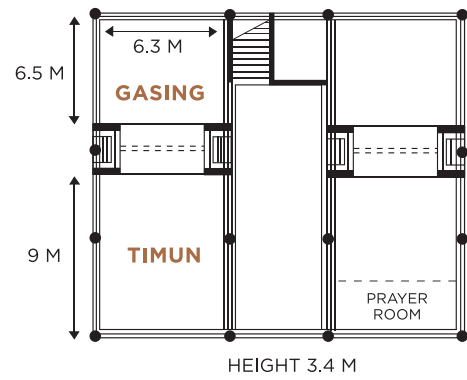

Floor Plan

Meetings & Events Space

MATSIRAT BALLROOM
(maximum capacity : 900 persons)

SIX (6) INDIVIDUAL MEETING ROOMS

WI-FI INTERNET ACCESS FACILITIES

ROOM	DIMENSION (m) Length x Width x Height	SEATING CAPACITY						
		U-SHAPE	CLASSROOM	THEATRE	BANQUET	COCKTAIL	BOARDROOM	BUFFET
GROUND FLOOR								
Matsirat Ballroom	28 x 29 x 5.1	60	450	700	500	900	70	450
Matsirat I	28 x 14.5 x 5.1	40	170	200	200	300	35	150
Matsirat II	24 x 14.5 x 5.1	40	220	300	250	350	35	200
UPPER FLOOR								
Singa	6.3 x 5.6 x 2.6	10	12	15	10	20	12	-
Rebak	6.3 x 6.5 x 2.6	11	12	25	12	12	12	-
Lalang	6.36 x 5.6 x 2.6	10	12	24	12	20	12	-
Tuba	6.3 x 6.5 x 2.6	11	12	24	12	20	12	-
Singa/ Rebak	6.3 x 12.1 x 2.6	21	36	20	20	40	22	20
Lalang/ Tuba	6.3 x 12.1 x 2.6	21	24	20	20	40	22	20
LOWER GROUND								
Gasing	6.3 x 6.5 x 2.6	15	24	30	10	35	12	20
Timun	6.3 x 9.0 x 2.6	21	36	56	30	40	17	20
Gasing/ Timun	6.3 x 15.5 x 2.6	32	48	80	40	75	32	40

For more information, please email langkawi.sales2@berjayahotel.com.