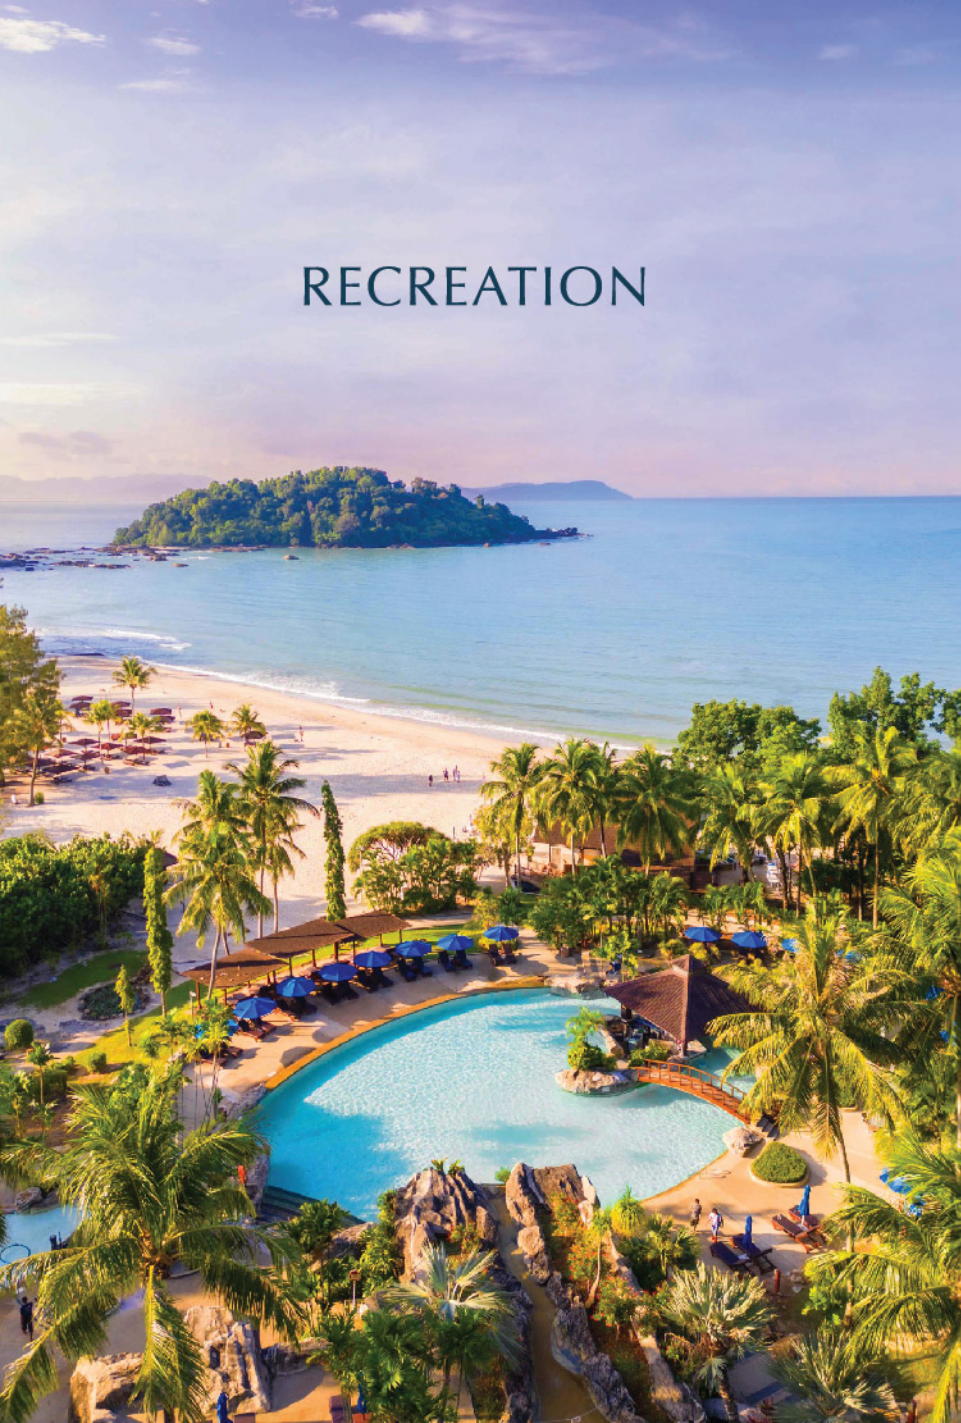

RECREATION