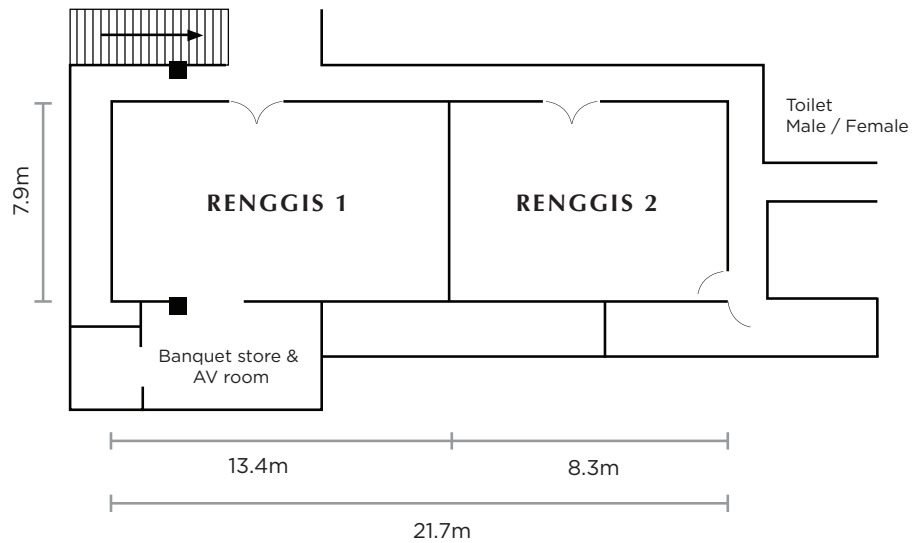

# FLOOR PLAN MEETINGS & EVENTS

## MEETINGS & EVENTS SPACE

ROOM	DIMENSION Length x Width (m)	SEATING CAPACITY			
		U-SHAPE	CLASSROOM	THEATRE	BANQUET
Renggis Ballroom	11.8 x 20.1	60	150	300	150
Renggis 1	7.9 x 13.4	50	80	100	60
Renggis 2	7.9 x 8.3	40	40	60	40