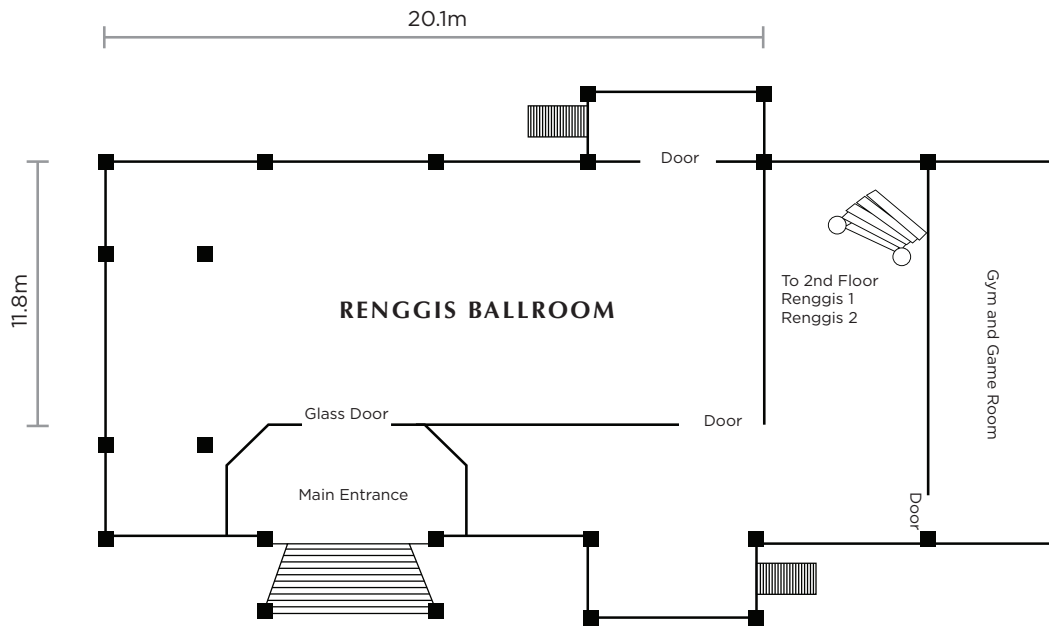

# FLOOR PLAN MEETINGS & EVENTS

## MEETINGS & EVENTS SPACE

ROOM	DIMENSION Length x Width (m)	SEATING CAPACITY			
		U-SHAPE	CLASSROOM	THEATRE	BANQUET
Renggis Ballroom	11.8 x 20.1	60	150	300	150
Renggis 1	7.9 x 13.4	50	80	100	60
Renggis 2	7.9 x 8.3	40	40	60	40